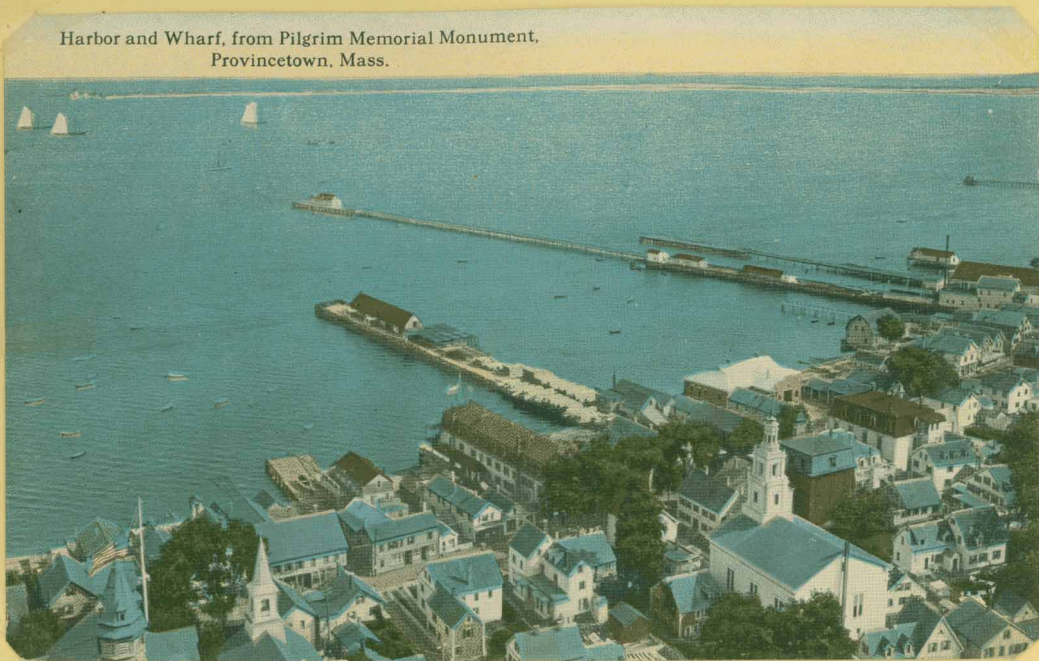

203-044

1572

- 1912 -

- 1915 -

Universalist (Christopher Wren) Church, left corner. In First card, the old Steamboat Wharf or Matheson's Wharf at Court Street can be seen, now no longer there. Also shows in above card.

- 1910 -

- 1916 -