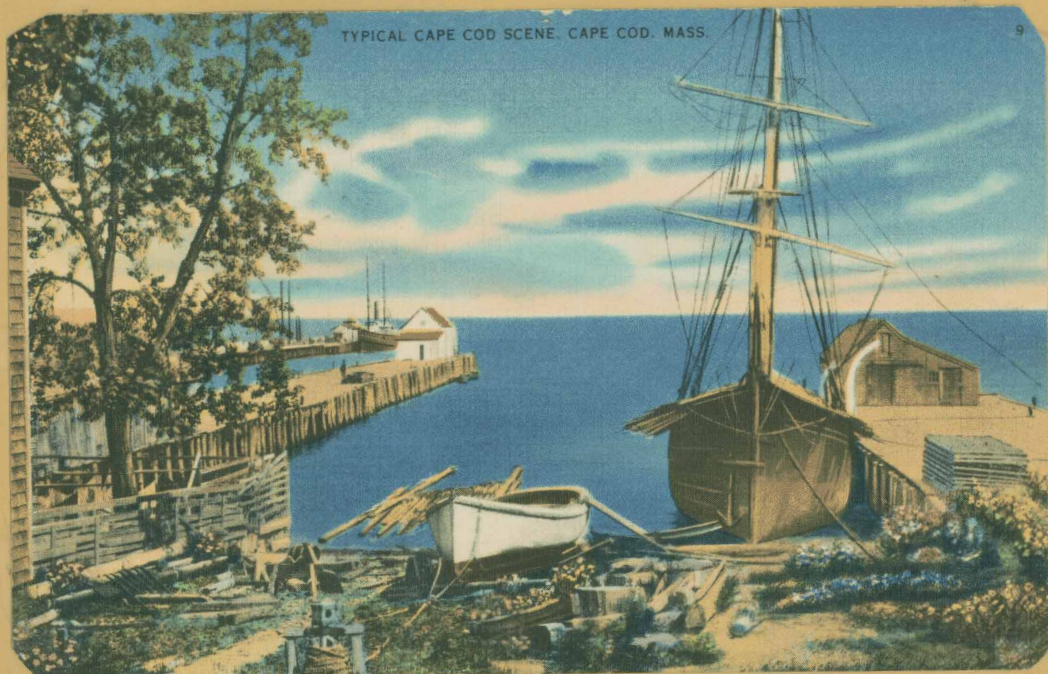

Provincetown, Mass., Steamboat Wharf.

Alfred

Steamer "Longfellow" at Matheson's Wharf - 1900's

She was sunk off Truro Highlands in 1904; See Article "Alongshore", a few pages ahead.

TYPICAL CAPE COD SCENE, CAPE COD, MASS.

9

Whaling Brig "BALTIC", at Dyer's Wharf (from an old print.) Steamer Longfellow in background Manta's Wharf, left. Postcard: 1930